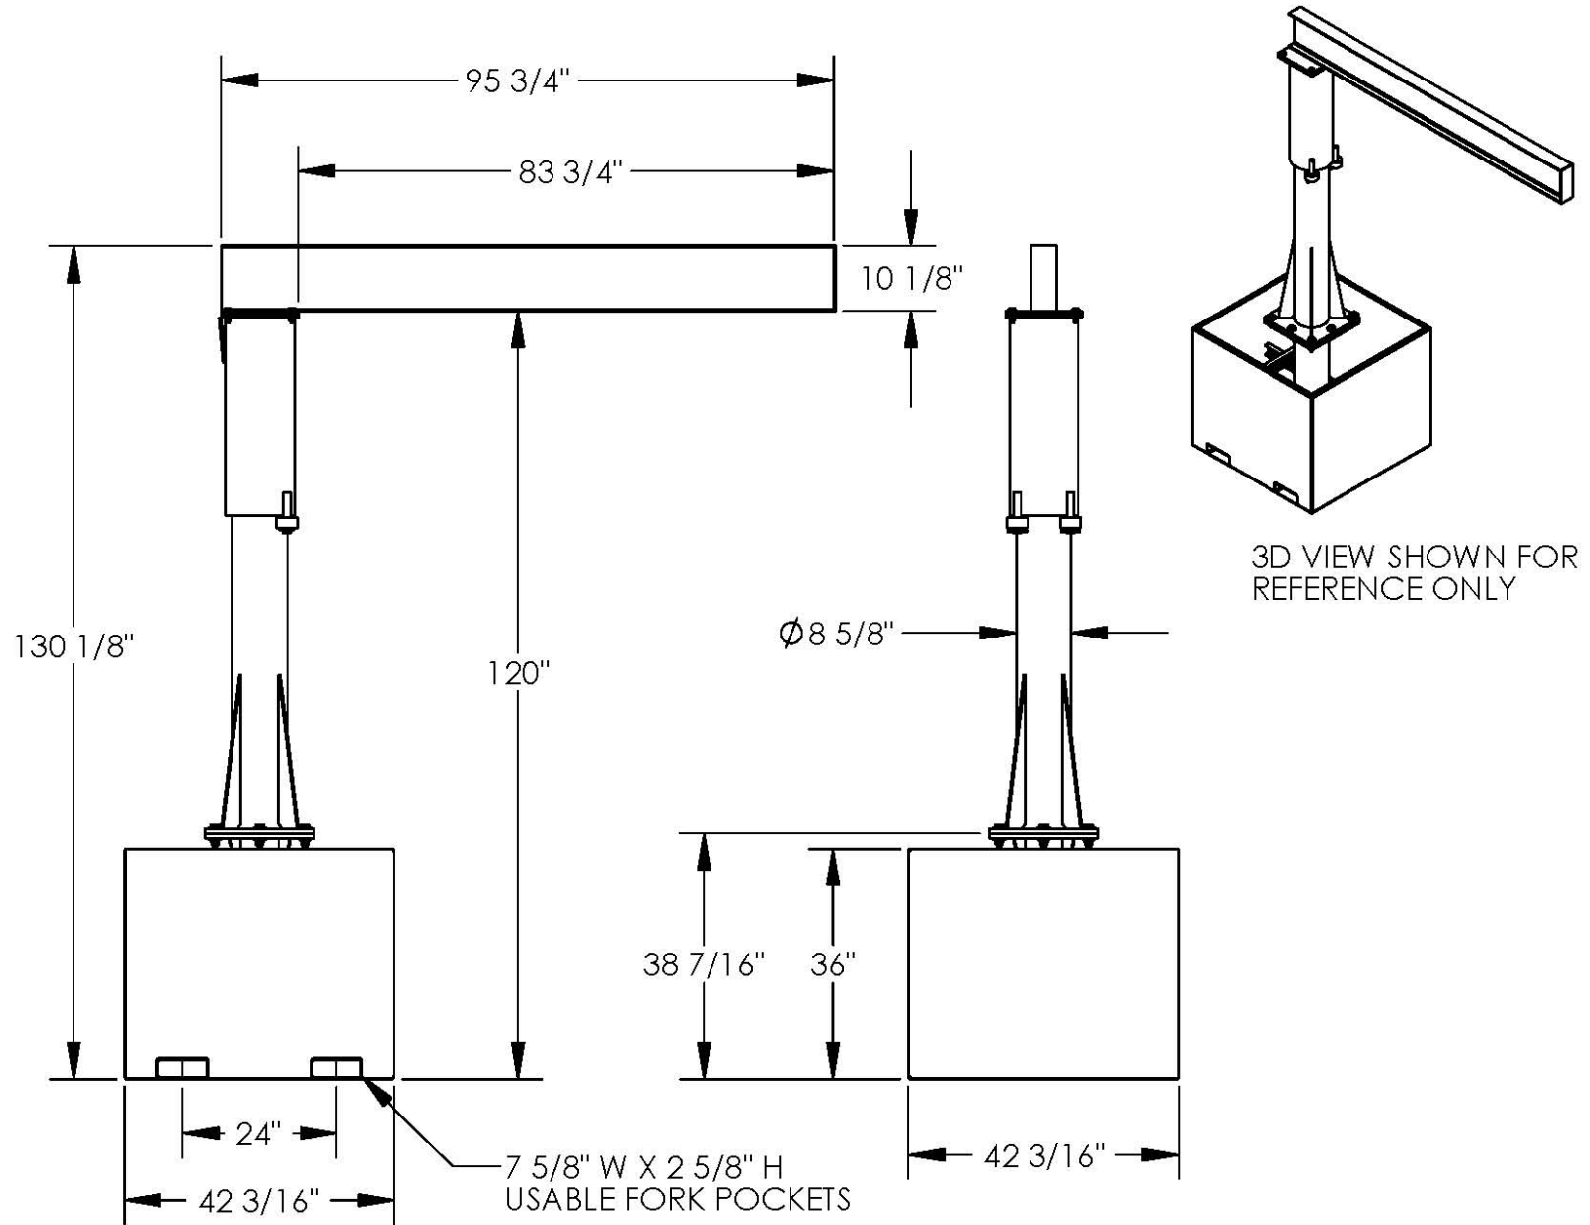

PORTABLE JIB CRANE - JIB-CB-100-8-10

APPROX WEIGHT: 1093.62 lbs.
 DOES NOT INCLUDE WEIGHT OF POWER OR PACKAGING!!!

ANY ADDITIONS, DELETIONS, OR OMISSIONS MUST BE CORRECTED ON THIS DRAWING AS THIS DRAWING WILL BE CONSIDERED ALL INCLUSIVE

ALL GRAPHICS PROVIDED ARE FOR REFERENCE ONLY. IF CERTAIN DIMENSIONS ARE CRITICAL PLEASE VERIFY THOSE DIMENSIONS WITH YOUR SALESPERSON